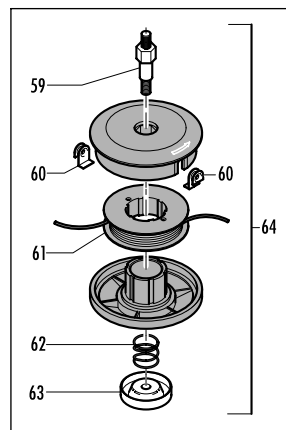

brand	MCCULLOCH

date	APR/03	SHEET 3/4

Model	Prefix
ELITE 3425	01

Product number
953900414

FIGURE 2